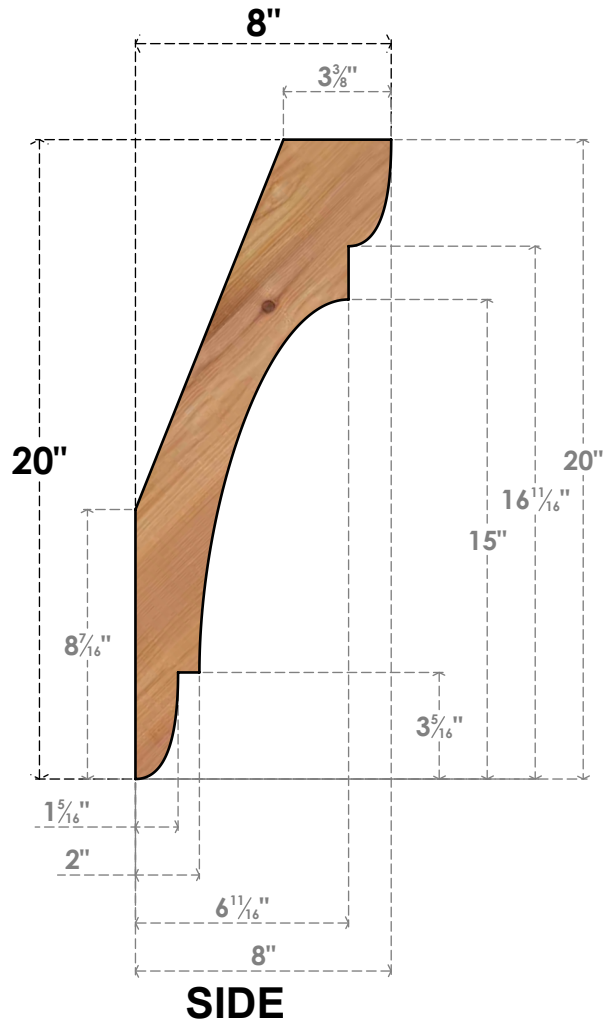

BRC06X08X20OLY00SWR

5 1/2"W X 8"D X 20"H OLYMPIC SMOOTH BRACE, WESTERN RED CEDAR

EKENA MILLWORK
 2300 WEST MAIN ST.
 CLARKSVILLE, TX 75426
 TOLL FREE: 866-607-0453
 WWW.EKENAMILLWORK.COM

NOTES

1. INSTALLATION TO BE COMPLETED IN ACCORDANCE WITH MANUFACTURER'S SPECIFICATIONS.
2. DRAWING MAY NOT BE TO SCALE
3. THIS DRAWING IS INTENDED FOR DESIGN AND PLANNING PURPOSES ONLY.
4. ALL INFORMATION CONTAINED HEREIN WAS CURRENT AT THE TIME OF DEVELOPMENT BUT MUST BE REVIEWED AND APPROVED BY THE PRODUCT MANUFACTURER TO BE CONSIDERED ACCURATE.
5. PRODUCTS ARE NOT KILN DRIED. THIS ITEM IS UNIQUE AND WILL CONTAIN THE NATURAL VARIATIONS THAT THE WOOD SPECIES OFFERS. THIS MAY RESULT IN VARIATIONS UP TO 1/4"